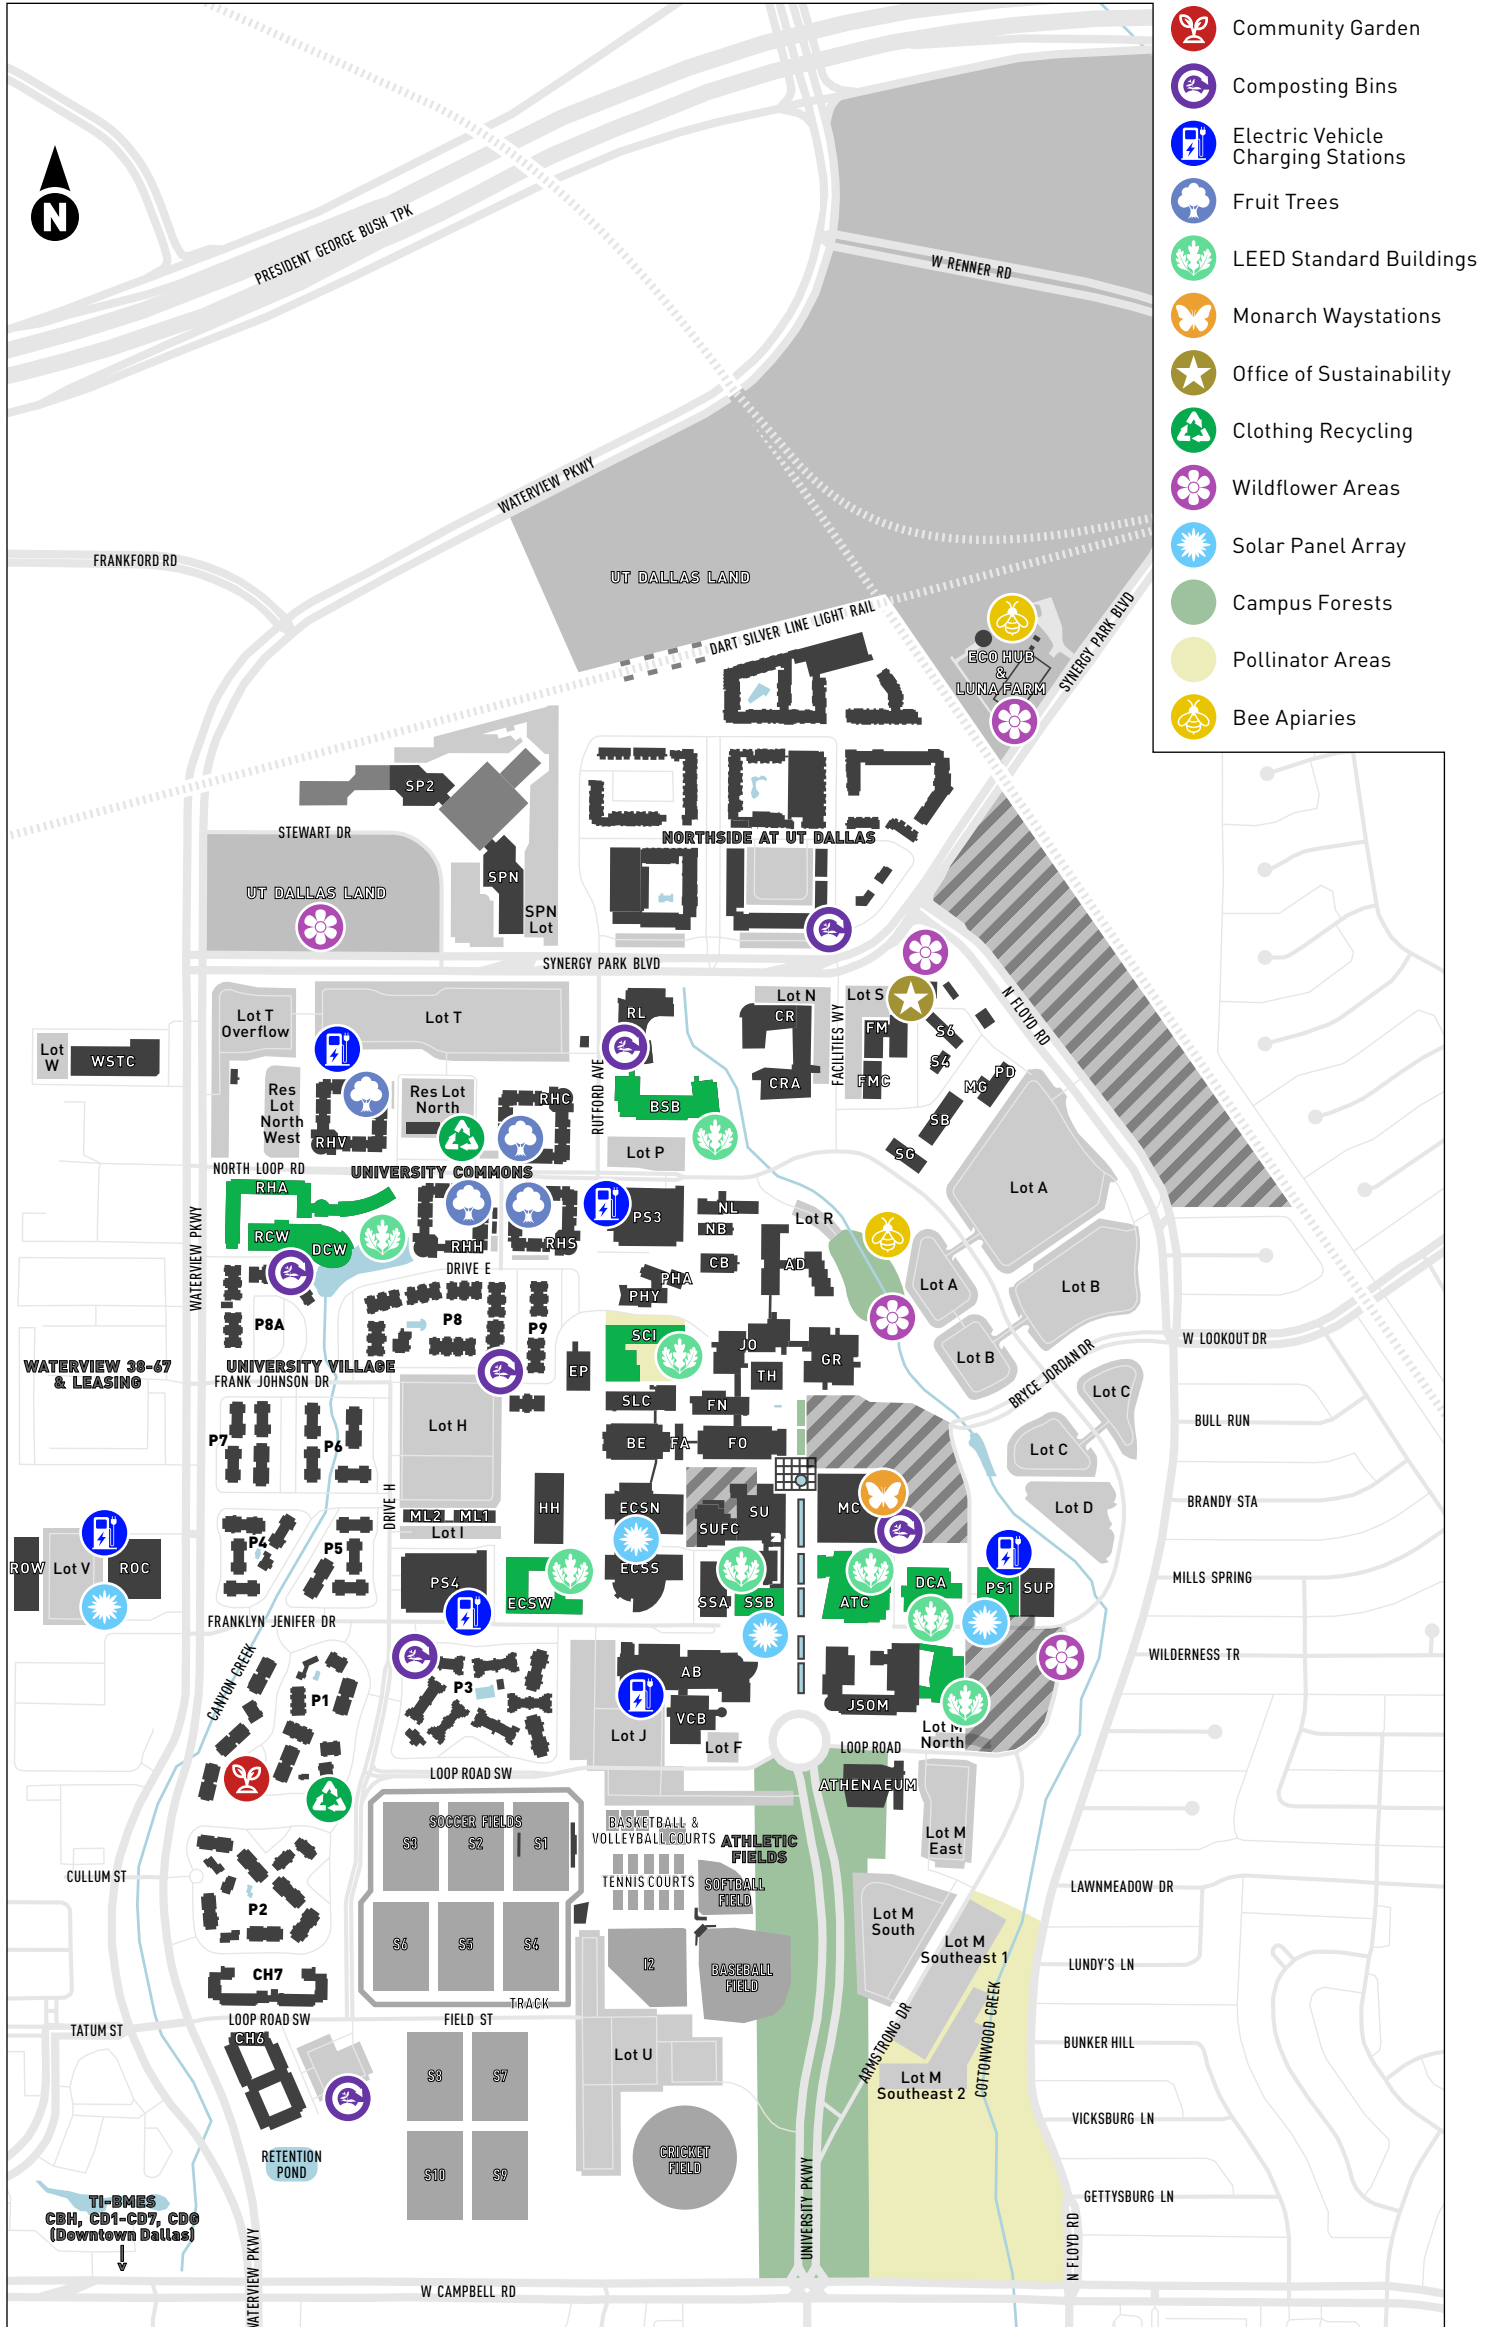

THE UNIVERSITY OF TEXAS AT DALLAS

Sustainability Map

sustainability.utdallas.edu

Updated August 23, 2024

- Community Garden
- Composting Bins
- Electric Vehicle Charging Stations
- Fruit Trees
- LEED Standard Buildings
- Monarch Waystations
- Office of Sustainability
- Clothing Recycling
- Wildflower Areas
- Solar Panel Array
- Campus Forests
- Pollinator Areas
- Bee Apiaries