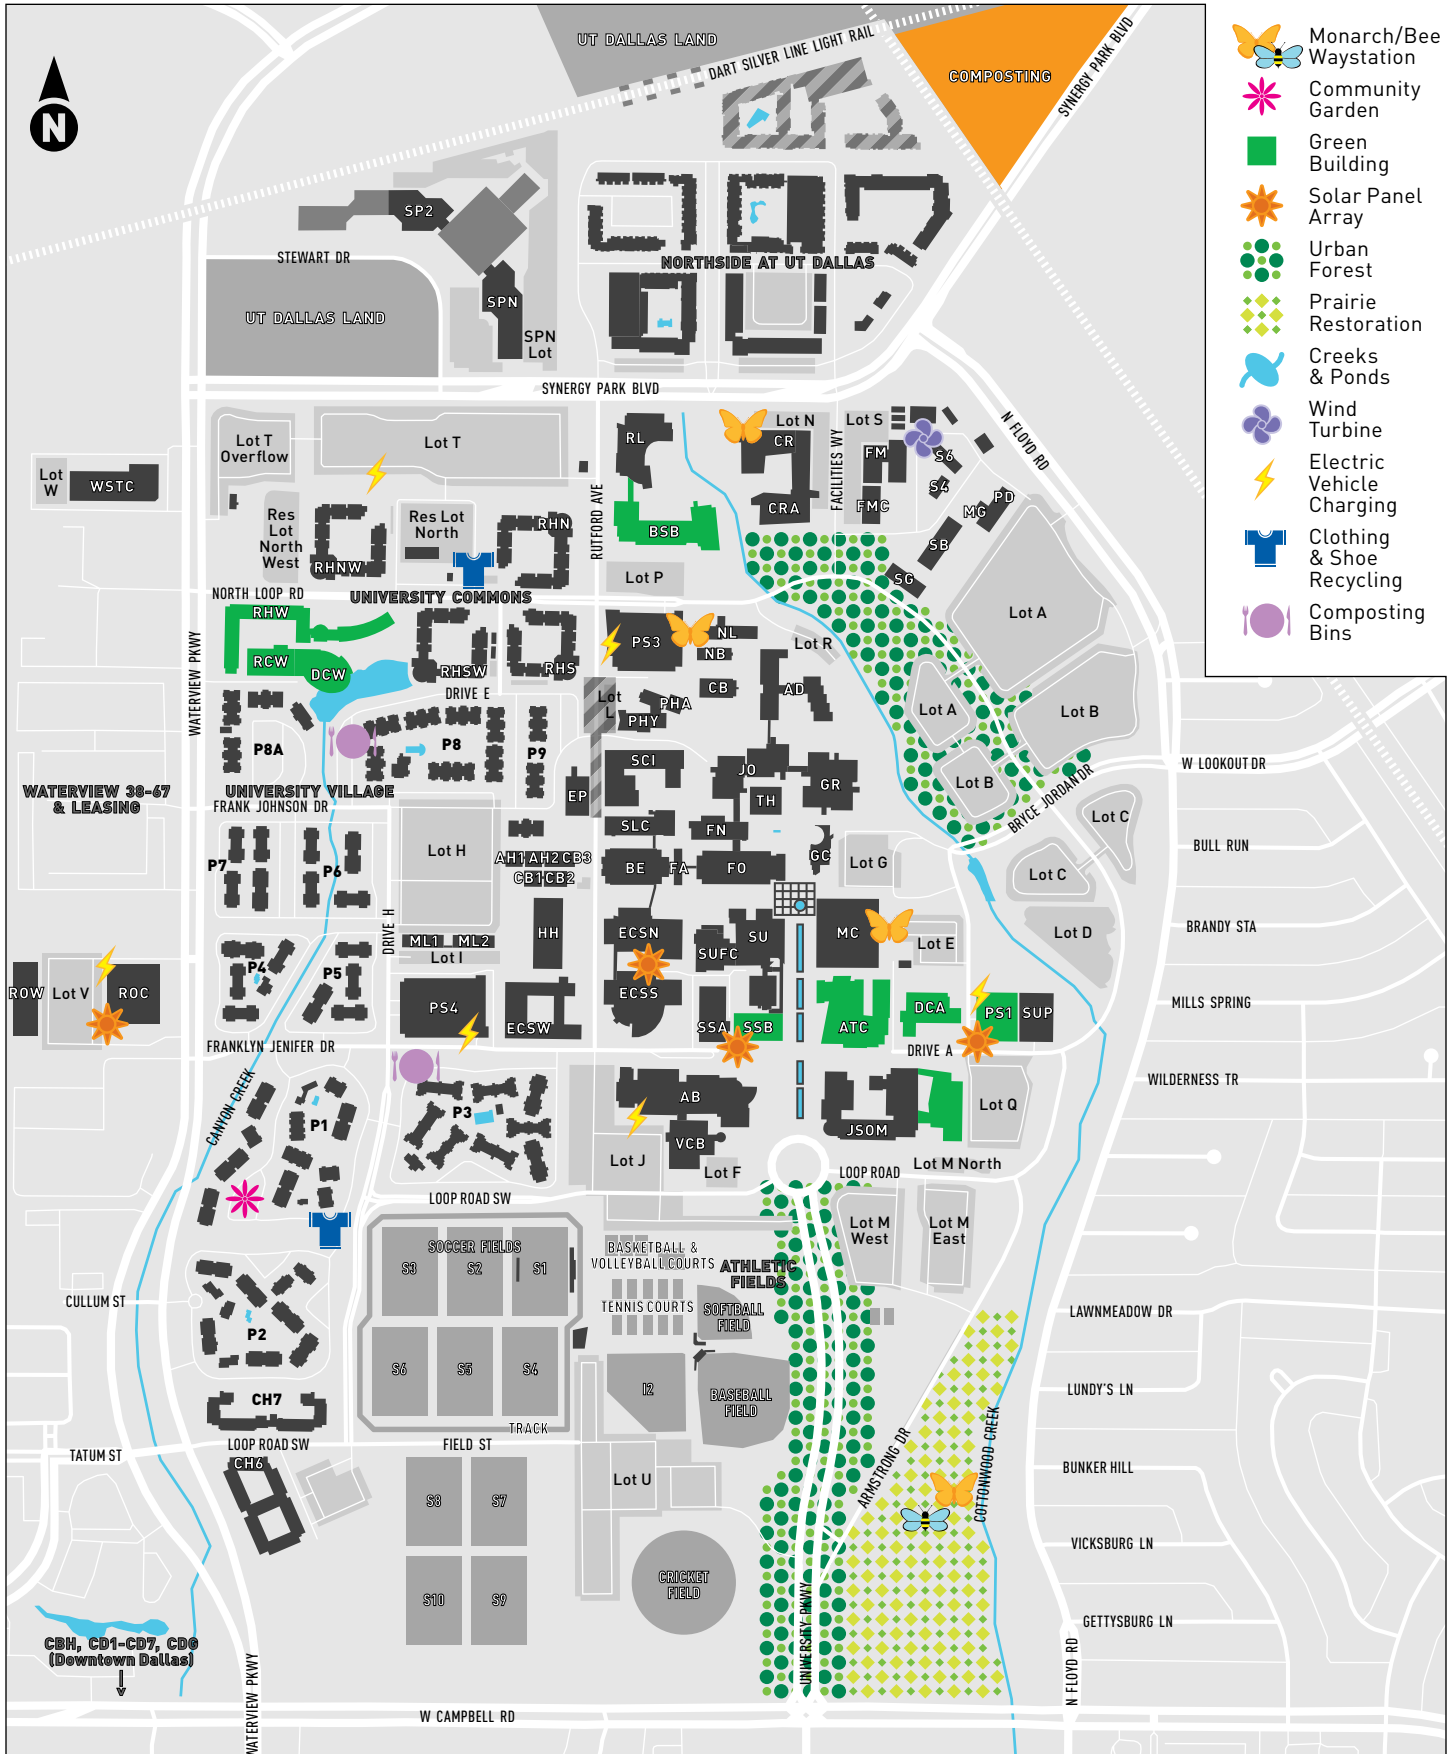

THE UNIVERSITY OF TEXAS AT DALLAS

Our Green Campus

utdallas.edu / sustainability

-  Monarch/Bee Waystation
-  Community Garden
-  Green Building
-  Solar Panel Array
-  Urban Forest
-  Prairie Restoration
-  Creeks & Ponds
-  Wind Turbine
-  Electric Vehicle Charging
-  Clothing & Shoe Recycling
-  Composting Bins